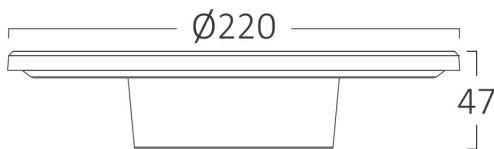

PRODUCT DATASHEET

MODEL NO BG37-00280

DESCRIPTION BRY-PALERMO-M-RND-WHT-12W-3IN1-IP65-WALL LIGHT

Luminare is intended to use in outdoor applications

General Characteristics

Model No	:	BG37-00280
Main Family	:	Outdoor Lighting
Sub Family	:	LED Wall Light
Type	:	Wall
Body Color	:	White
Lamp Shape	:	Non-Directional
Dimmable	:	Not-Dimmable
Light Source	:	LED
Warranty	:	2 years
Class	:	Class II
IP	:	IP65
IK	:	IK08

Electrical Characteristics

Lifetime	:	20000 h
Voltage	:	220-240V
Power Factor	:	>0,5
Material	:	PC
Working Temperature	:	-20 C+40 C
Frequency	:	50-60 Hz

Package Informations

N.W.	:	6,80 kgs
G.W.	:	9,40 kgs
PCS/CTN	:	20 pcs
Length	:	470 mm
Width	:	300 mm
Height	:	485 mm
EAN	:	5949097737220

Product Characteristics

Wattage	:	12 w
Color Temperature	:	3IN1
Quse Lumen	:	1160 lm
Color Rendering Index (CRI)	:	>80
Energy Efficiency Level	:	F
Beam Angle	:	120° Degrees
Color Category	:	3IN1

Dimensions & Weight

Diameter	:	220 mm
P. Height	:	47 mm
Weight	:	340 gr