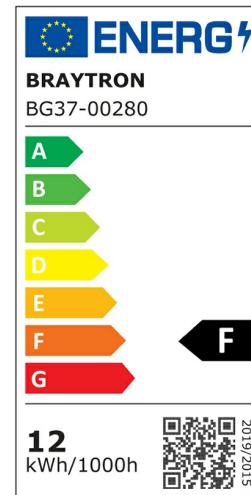

PRODUCT DATASHEET

MODEL NO BG37-00280

DESCRIPTION BRY-PALERMO-M-RND-WHT-12W-3IN1-IP65-WALL LIGHT

Luminare is intended to use in outdoor applications

General Characteristics

Model No	:	BG37-00280
Main Family	:	Outdoor Lighting
Sub Family	:	LED Wall Light
Type	:	Wall
Body Color	:	White
Lamp Shape	:	Non-Directional
Dimmable	:	Not-Dimmable
Light Source	:	LED
Warranty	:	2 years
Class	:	Class II
IP	:	IP65
IK	:	IK08

Electrical Characteristics

Lifetime	:	20000 h
Voltage	:	220-240V
Power Factor	:	>0,5
Material	:	PC
Working Temperature	:	-20 C+40 C
Frequency	:	50-60 Hz

Package Informations

N.W.	:	6,80 kgs
G.W.	:	9,40 kgs
PCS/CTN	:	20 pcs
Length	:	470 mm
Width	:	300 mm
Height	:	485 mm
EAN	:	5949097737220

Product Characteristics

Wattage	:	12 w
Color Temperature	:	3IN1
Quse Lumen	:	1160 lm
Color Rendering Index (CRI)	:	>80
Energy Efficiency Level	:	F
Beam Angle	:	120° Degrees
Color Category	:	3IN1

Dimensions & Weight

Diameter	:	220 mm
P. Height	:	47 mm
Weight	:	340 gr