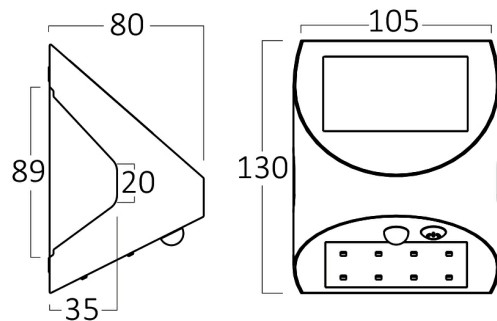

PRODUCT DATASHEET

MODEL NO BG36-00130

DESCRIPTION BRY-SOLARIS-W1-WHT-3W-6500K-IP54-SOLAR WALL LIGHT

Luminare is intended to use in outdoor applications

General Characteristics

Model No	:	BG36-00130
Main Family	:	Solar Lighting
Sub Family	:	Solar Wall Light
Type	:	Solar
Body Color	:	White
Lamp Shape	:	N/A
Dimmable	:	Not-Dimmable
Light Source	:	LED
Warranty	:	2 years(1 year for battery)
Class	:	Class III
IP	:	IP54

Electrical Characteristics

Lifetime	:	20000 h
Voltage	:	Solar Panel Energy
Material	:	ABS
Working Temperature	:	-20 C+40 C
Working Time	:	10 h
Capacity Watt	:	4,5 w

Dimensions & Weight

P. Length	:	130 mm
P. Width	:	105 mm
P. Height	:	80 mm
Weight	:	195 gr

Sensor Informations

Sensor Type	:	Movement
Detection Distance	:	1m-5m
Detection Angle	:	120° Degrees
Time Delay	:	30sec
Lux	:	15 Lux

Product Characteristics

Wattage	:	3 w
Color Temperature	:	6500K
Quse Lumen	:	240 lm
Color Rendering Index (CRI)	:	>80
Beam Angle	:	120° Degrees
Color Category	:	Cool White

Battery Informations

Battery	:	18650 Li-Ion Battery 3.7V 1200mA
Charging Time	:	12 h-15 h at 50.000 Lux

Package Informations

N.W.	:	7,80 kgs
G.W.	:	10,10 kgs
PCS/CTN	:	40 pcs
Length	:	450 mm
Width	:	445 mm
Height	:	285 mm
EAN	:	5949097731716