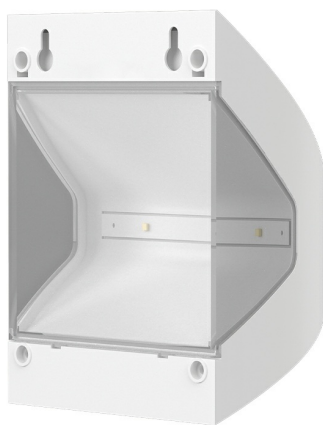

PRODUCT DATASHEET

MODEL NO BG36-00130

DESCRIPTION BRY-SOLARIS-W1-WHT-3W-6500K-IP54-SOLAR WALL LIGHT

Luminare is intended to use in outdoor applications

General Characteristics

Model No	:	BG36-00130
Main Family	:	Solar Lighting
Sub Family	:	Solar Wall Light
Type	:	Solar
Body Color	:	White
Lamp Shape	:	N/A
Dimmable	:	Not-Dimmable
Light Source	:	LED
Warranty	:	2 years(1 year for battery)
Class	:	Class III
IP	:	IP54

Electrical Characteristics

Lifetime	:	20000 h
Voltage	:	Solar Panel Energy
Material	:	ABS
Working Temperature	:	-20 C+40 C
Working Time	:	10 h
Capacity Watt	:	4,5 w

Dimensions & Weight

P. Length	:	130 mm
P. Width	:	105 mm
P. Height	:	80 mm
Weight	:	195 gr

Sensor Informations

Sensor Type	:	Movement
Detection Distance	:	1m-5m
Detection Angle	:	120° Degrees
Time Delay	:	30sec
Lux	:	15 Lux

Product Characteristics

Wattage	:	3 w
Color Temperature	:	6500K
Quse Lumen	:	240 lm
Color Rendering Index (CRI)	:	>80
Beam Angle	:	120° Degrees
Color Category	:	Cool White