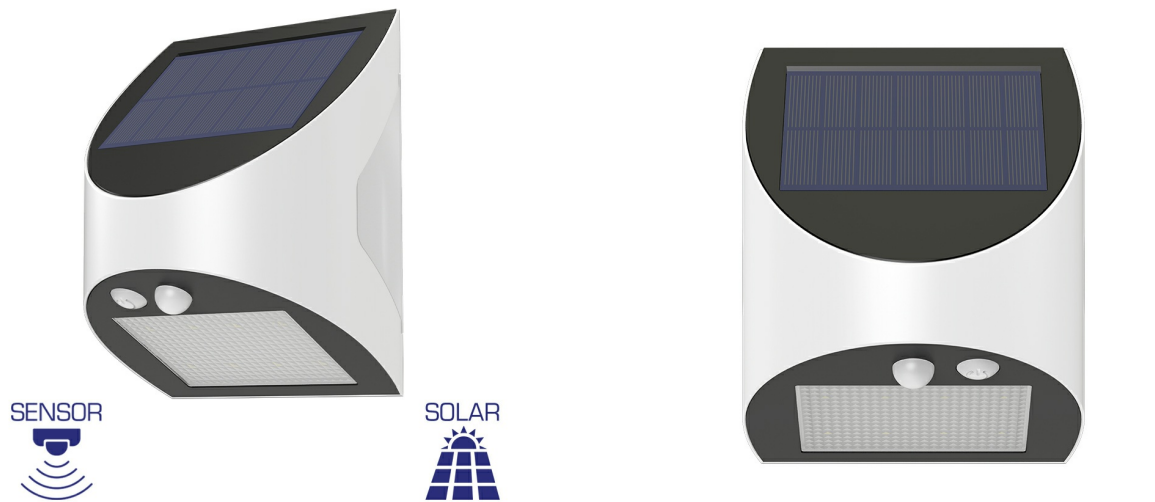

PRODUCT DATASHEET

MODEL NO BG36-00130

DESCRIPTION BRY-SOLARIS-W1-WHT-3W-6500K-IP54-SOLAR WALL LIGHT

Luminare is intended to use in outdoor applications

General Characteristics

Model No	:	BG36-00130
Main Family	:	Solar Lighting
Sub Family	:	Solar Wall Light
Type	:	Solar
Body Color	:	White
Lamp Shape	:	N/A
Dimmable	:	Not-Dimmable
Light Source	:	LED
Warranty	:	2 years(1 year for battery)
Class	:	Class III
IP	:	IP54

Electrical Characteristics

Lifetime	:	20000 h
Voltage	:	Solar Panel Energy
Material	:	ABS
Working Temperature	:	-20 C+40 C
Working Time	:	10 h
Capacity Watt	:	4,5 w

Dimensions & Weight

P. Length	:	130 mm
P. Width	:	105 mm
P. Height	:	80 mm
Weight	:	195 gr

Sensor Informations

Sensor Type	:	Movement
Detection Distance	:	1m-5m
Detection Angle	:	120° Degrees
Time Delay	:	30sec
Lux	:	15 Lux

Product Characteristics

Wattage	:	3 w
Color Temperature	:	6500K
Quse Lumen	:	240 lm
Color Rendering Index (CRI)	:	>80
Beam Angle	:	120° Degrees
Color Category	:	Cool White

Solar Informations

Solar Panel	:	5,5V, 100mA
Solar Power	:	0,6w