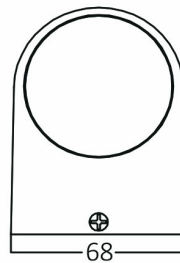

PRODUCT DATASHEET

MODEL NO BG32-00222

DESCRIPTION BRY-RITA-P-WL.2-GRY-2xGU10-IP44-WALL LIGHT

Luminare is intended to use in outdoor applications

General Characteristics

Model No	:	BG32-00222
Main Family	:	Outdoor Lighting
Sub Family	:	GU10 Wall Light
Type	:	Wall
Body Color	:	Grey
Lamp Shape	:	N/A
Light Source	:	N/A
Socket	:	2xGU10
Warranty	:	2 years
Class	:	Class I
IP	:	IP44
IK	:	IK04

Electrical Characteristics

Voltage	:	220-240V
Material	:	Aluminium
Working Temperature	:	-20 C+40 C
Frequency	:	50-60 Hz

Package Informations

N.W.	:	7,10 kgs
G.W.	:	8,20 kgs
PCS/CTN	:	16 pcs
Length	:	330 mm
Width	:	225 mm
Height	:	320 mm
EAN	:	5949097704574

Product Characteristics

Wattage	:	Max 2x35 w
---------	---	------------

Dimensions & Weight

P. Length	:	150 mm
P. Width	:	68 mm
P. Height	:	92 mm
Weight	:	450 gr