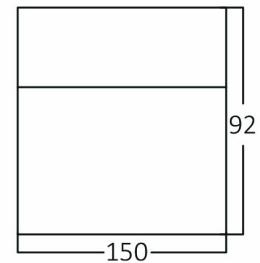

PRODUCT DATASHEET

MODEL NO BG32-00222

DESCRIPTION BRY-RITA-P-WL.2-GRY-2xGU10-IP44-WALL LIGHT

Luminare is intended to use in outdoor applications

General Characteristics

Model No	:	BG32-00222
Main Family	:	Outdoor Lighting
Sub Family	:	GU10 Wall Light
Type	:	Wall
Body Color	:	Grey
Lamp Shape	:	N/A
Light Source	:	N/A
Socket	:	2xGU10
Warranty	:	2 years
Class	:	Class I
IP	:	IP44
IK	:	IK04

Electrical Characteristics

Voltage	:	220-240V
Material	:	Aluminium
Working Temperature	:	-20 C+40 C
Frequency	:	50-60 Hz

Package Informations

N.W.	:	7,10 kgs
G.W.	:	8,20 kgs
PCS/CTN	:	16 pcs
Length	:	330 mm
Width	:	225 mm
Height	:	320 mm
EAN	:	5949097704574

Product Characteristics

Wattage	:	Max 2x35 w
---------	---	------------

Dimensions & Weight

P. Length	:	150 mm
P. Width	:	68 mm
P. Height	:	92 mm
Weight	:	450 gr