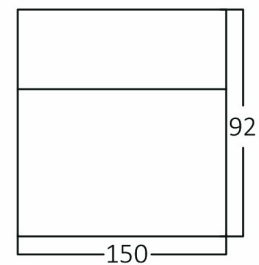

## PRODUCT DATASHEET

MODEL NO	BG32-00220
DESCRIPTION	BRY-RITA-P-WL.2-WHT-2xGU10-IP44-WALL LIGHT

Luminare is intended to use in outdoor applications

### General Characteristics

Model No	:	BG32-00220
Main Family	:	Outdoor Lighting
Sub Family	:	GU10 Wall Light
Type	:	Wall
Body Color	:	White
Lamp Shape	:	N/A
Light Source	:	N/A
Socket	:	2xGU10
Warranty	:	2 years
Class	:	Class I
IP	:	IP44
IK	:	IK04

### Package Informations

N.W.	:	7,10 kgs
G.W.	:	8,20 kgs
PCS/CTN	:	16 pcs
Length	:	330 mm
Width	:	225 mm
Height	:	320 mm
EAN	:	5949097704567

### Dimensions & Weight

P. Length	:	150 mm
P. Width	:	68 mm
P. Height	:	92 mm
Weight	:	450 gr