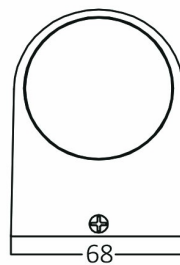

PRODUCT DATASHEET

MODEL NO	BG32-00220
DESCRIPTION	BRY-RITA-P-WL.2-WHT-2xGU10-IP44-WALL LIGHT

Luminare is intended to use in outdoor applications