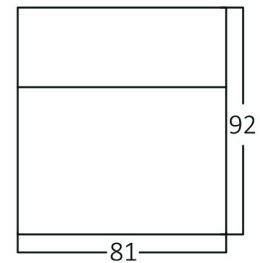

PRODUCT DATASHEET

MODEL NO BG32-00200

DESCRIPTION BRY-RITA-P-WL.1-WHT-1xGU10-IP44-WALL LIGHT

Luminare is intended to use in outdoor applications

General Characteristics

Model No	:	BG32-00200
Main Family	:	Outdoor Lighting
Sub Family	:	GU10 Wall Light
Type	:	Wall
Body Color	:	White
Lamp Shape	:	N/A
Light Source	:	N/A
Socket	:	1xGU10
Warranty	:	2 years
Class	:	Class I
IP	:	IP44
IK	:	IK04

Electrical Characteristics

Voltage	:	220-240V
Material	:	Aluminium
Working Temperature	:	-20 C+40 C
Frequency	:	50-60 Hz

Package Informations

N.W.	:	6,85 kgs
G.W.	:	7,90 kgs
PCS/CTN	:	24 pcs
Length	:	385 mm
Width	:	250 mm
Height	:	220 mm
EAN	:	5949097704543

Product Characteristics

Wattage	:	Max 1x35 w
---------	---	------------

Dimensions & Weight

P. Length	:	81 mm
P. Width	:	68 mm
P. Height	:	92 mm
Weight	:	285 gr