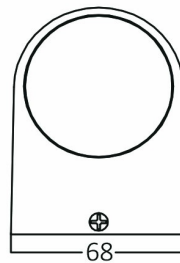

PRODUCT DATASHEET

MODEL NO BG32-00200

DESCRIPTION BRY-RITA-P-WL.1-WHT-1xGU10-IP44-WALL LIGHT

Luminare is intended to use in outdoor applications

General Characteristics

Model No	:	BG32-00200
Main Family	:	Outdoor Lighting
Sub Family	:	GU10 Wall Light
Type	:	Wall
Body Color	:	White
Lamp Shape	:	N/A
Light Source	:	N/A
Socket	:	1xGU10
Warranty	:	2 years
Class	:	Class I
IP	:	IP44
IK	:	IK04

Electrical Characteristics

Voltage	:	220-240V
Material	:	Aluminium
Working Temperature	:	-20 C+40 C
Frequency	:	50-60 Hz

Package Informations

N.W.	:	6,85 kgs
G.W.	:	7,90 kgs
PCS/CTN	:	24 pcs
Length	:	385 mm
Width	:	250 mm
Height	:	220 mm
EAN	:	5949097704543

Product Characteristics

Wattage	:	Max 1x35 w
---------	---	------------

Dimensions & Weight

P. Length	:	81 mm
P. Width	:	68 mm
P. Height	:	92 mm
Weight	:	285 gr