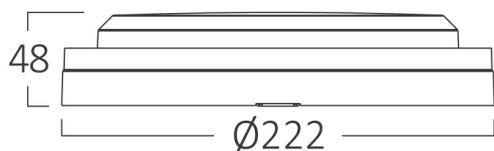

PRODUCT DATASHEET

MODEL NO BC18-00781

DESCRIPTION BRY-CEIL-18W-RND-BLC-3IN1-IP65-CEILING LAMP

General Characteristics

Model No	:	BC18-00781
Main Family	:	Outdoor Lighting
Sub Family	:	LED Bulkhead
Type	:	Schuko Socket
Body Color	:	Black
Lamp Shape	:	Non-Directional
Dimmable	:	Not-Dimmable
Light Source	:	LED
Warranty	:	2 years
Class	:	Class II
IP	:	IP65
IK	:	IK06

Electrical Characteristics

Lifetime	:	20000 h
Voltage	:	220-240V
Power Factor	:	>0,5
Material	:	PC
Working Temperature	:	-20 C+40 C
Frequency	:	50-60 Hz
Current	:	16 A

Package Informations

N.W.	:	7,05 kgs
G.W.	:	9,80 kgs
PCS/CTN	:	10 pcs
Length	:	540 mm
Width	:	250 mm
Height	:	250 mm
EAN	:	5949097739378

Product Characteristics

Wattage	:	18 w
Color Temperature	:	3IN1
Quse Lumen	:	2020 lm
Color Rendering Index (CRI)	:	>80
Energy Efficiency Level	:	E
Beam Angle	:	120° Degrees
Color Category	:	3IN1

Dimensions & Weight

Diameter	:	222 mm
P. Height	:	48 mm
Weight	:	352 gr