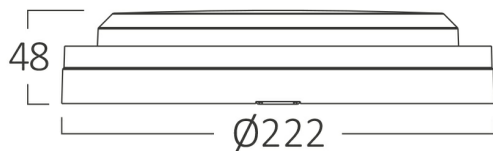

PRODUCT DATASHEET

MODEL NO BC18-00780

DESCRIPTION BRY-CEIL-18W-RND-WHT-3IN1-IP65-CEILING LAMP

General Characteristics

Model No	:	BC18-00780
Main Family	:	Outdoor Lighting
Sub Family	:	LED Bulkhead
Type	:	Schuko Socket
Body Color	:	White
Lamp Shape	:	Non-Directional
Dimmable	:	Not-Dimmable
Light Source	:	LED
Warranty	:	2 years
Class	:	Class II
IP	:	IP65
IK	:	IK06

Electrical Characteristics

Lifetime	:	20000 h
Voltage	:	220-240V
Power Factor	:	>0,5
Material	:	PC
Working Temperature	:	-20 C+40 C
Frequency	:	50-60 Hz
Current	:	16 A

Package Informations

N.W.	:	7,05 kgs
G.W.	:	9,80 kgs
PCS/CTN	:	10 pcs
Length	:	540 mm
Width	:	250 mm
Height	:	250 mm
EAN	:	5949097739361

Product Characteristics

Wattage	:	18 w
Color Temperature	:	3IN1
Quse Lumen	:	2020 lm
Color Rendering Index (CRI)	:	>80
Energy Efficiency Level	:	E
Beam Angle	:	120° Degrees
Color Category	:	3IN1

Dimensions & Weight

Diameter	:	222 mm
P. Height	:	48 mm
Weight	:	352 gr