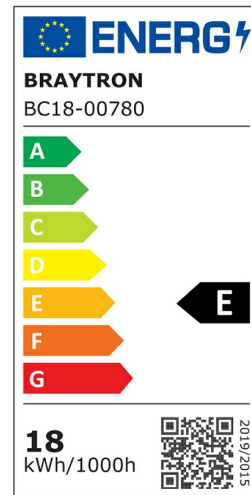

PRODUCT DATASHEET

MODEL NO BC18-00780

DESCRIPTION BRY-CEIL-18W-RND-WHT-3IN1-IP65-CEILING LAMP

General Characteristics

Model No	:	BC18-00780
Main Family	:	Outdoor Lighting
Sub Family	:	LED Bulkhead
Type	:	Schuko Socket
Body Color	:	White
Lamp Shape	:	Non-Directional
Dimmable	:	Not-Dimmable
Light Source	:	LED
Warranty	:	2 years
Class	:	Class II
IP	:	IP65
IK	:	IK06

Electrical Characteristics

Lifetime	:	20000 h
Voltage	:	220-240V
Power Factor	:	>0,5
Material	:	PC
Working Temperature	:	-20 C+40 C
Frequency	:	50-60 Hz
Current	:	16 A

Package Informations

N.W.	:	7,05 kgs
G.W.	:	9,80 kgs
PCS/CTN	:	10 pcs
Length	:	540 mm
Width	:	250 mm
Height	:	250 mm
EAN	:	5949097739361

Product Characteristics

Wattage	:	18 w
Color Temperature	:	3IN1
Quse Lumen	:	2020 lm
Color Rendering Index (CRI)	:	>80
Energy Efficiency Level	:	E
Beam Angle	:	120° Degrees
Color Category	:	3IN1

Dimensions & Weight

Diameter	:	222 mm
P. Height	:	48 mm
Weight	:	352 gr