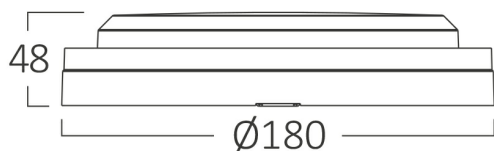

PRODUCT DATASHEET

MODEL NO BC18-00680

DESCRIPTION BRY-CEIL-12W-RND-WHT-3IN1-IP65-CEILING LAMP

General Characteristics

Model No	:	BC18-00680
Main Family	:	Outdoor Lighting
Sub Family	:	LED Bulkhead
Type	:	Schuko Socket
Body Color	:	White
Lamp Shape	:	Non-Directional
Dimmable	:	Not-Dimmable
Light Source	:	LED
Warranty	:	2 years
Class	:	Class II
IP	:	IP65
IK	:	IK06

Electrical Characteristics

Lifetime	:	20000 h
Voltage	:	220-240V
Power Factor	:	>0,5
Material	:	PC
Working Temperature	:	-20 C+40 C
Frequency	:	50-60 Hz
Current	:	16 A

Package Informations

N.W.	:	5,15 kgs
G.W.	:	7,35 kgs
PCS/CTN	:	20 pcs
Length	:	390 mm
Width	:	275 mm
Height	:	390 mm
EAN	:	5949097739347

Product Characteristics

Wattage	:	12 w
Color Temperature	:	3IN1
Quse Lumen	:	1320 lm
Color Rendering Index (CRI)	:	>80
Energy Efficiency Level	:	E
Beam Angle	:	120° Degrees
Color Category	:	3IN1

Dimensions & Weight

Diameter	:	180 mm
P. Height	:	48 mm
Weight	:	257 gr